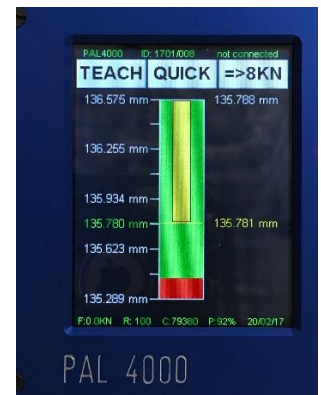

PAL 4000 Press Analyzer

573 Route 30, Imperial, Pennsylvania

Tel: 724-695-2829

e-mail: support@cs-technologies.com
web page: www.cs-technologies.com

Making your work easy

Statistical analysis of Shut Height and Force repeatability

- Calibrate press Shut Height
- Press capability studies
- Calibrate CFM force Sensors
- Troubleshoot CFM problems

Querétaro, México: Alejandro Montelongo
amontelongo@cs-technologies.com
Mobile: (521) 442-322-3917