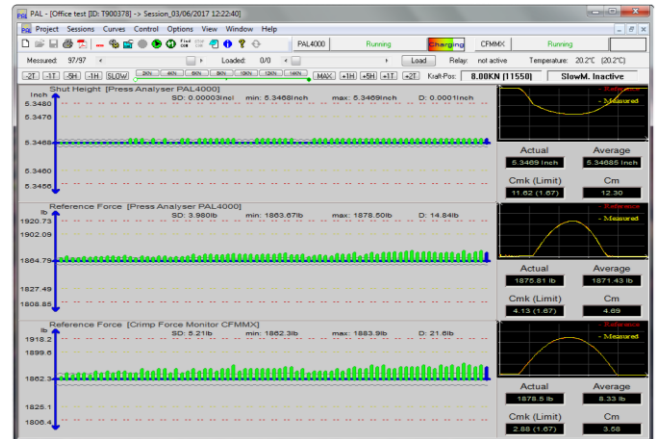

PAL 4000 Press Analyzer

573 Route 30, Imperial, Pennsylvania

Tel: 724-695-2829

e-mail: support@cs-technologies.com
web page: www.cs-technologies.com

Making your work easy

Statistical analysis of Shut Height and Force repeatability

- Calibrate press Shut Height
- Press capability studies
- Calibrate CFM force Sensors
- Troubleshoot CFM problems

Querétaro, México: Alejandro Montelongo
amontelongo@cs-technologies.com
Mobile: (521) 442-322-3917