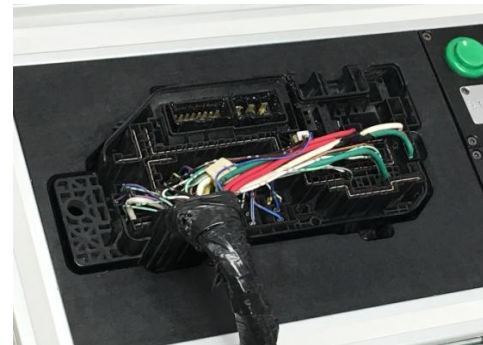

# Fuse Box Inspection

*Making your work easy*

573 Route 30, Imperial, Pennsylvania

Tel: 724-695-2829

e-mail: [support@cs-technologies.com](mailto:support@cs-technologies.com)  
web page: [www.cs-technologies.com](http://www.cs-technologies.com)

## Fuse Box inspection station with Relay test

CNC machined front panel

- ✓ PC, Keyboard, Mouse
- ✓ Windows operating system
- ✓ Barcode scanner
- ✓ Up to 6 cameras depending on Fuse Box size
- ✓ 3, 5, or 10 Mega Pixel USB cameras depending on requirements
- ✓ LED lighting as needed
- ✓ Fuse Inspection software
- ✓ CNC machined front panel matching the Fuse Box
- ✓ Cabinet construction with aluminum bars and stainless steel panels